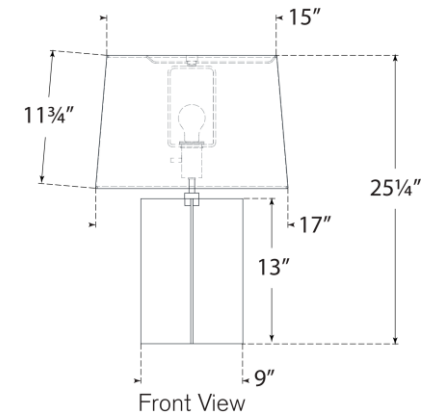

## Costes Medium Table Lamp

Item # PCD 3005HAB-L

Designer: Paloma Contreras

Height: 25.25"

Width: 17"

Base: 9" Cross

Finishes: BZ, HAB

Shade Treatments: L

Shade Details: 15" x 17" x 11.75"

Socket: E26 Dimmer

Wattage: 15 LED A

Weight: 15 Pounds

Note: French Wired

Top View