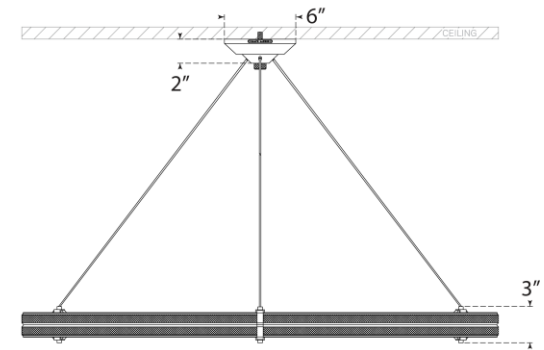

TEAR SHEET

Paxton 40" Ring Chandelier

Item # RL 5672BZ

Designer: Ralph Lauren

O/A Height: 20" - 123"

Fixture Height: 3.25"

Width: 40"

Canopy: 6.75" Round

Finishes: BZ, NB, PN

Lightsource: Dedicated LED

Wattage: 85w (6800lm)

Weight: 24 Pounds

Note: UL Only | Height Not Adjustable After Installation

Front View

Bottom View