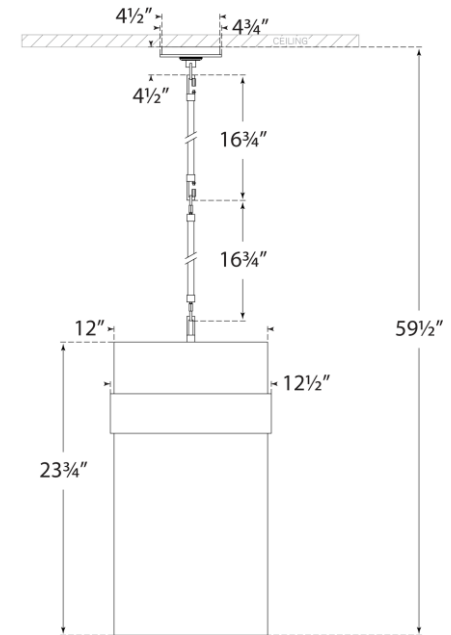

TEAR SHEET

Presidio Medium Pendant

Item # S 5674BZ-CG

Designer: Ian K. Fowler

O/A Height: 59.5"

Fixture Height: 24"

Min. Custom Height: 38"

Width: 12.5"

Canopy: 4.75" Round

Finishes: BZ, HAB, PN

Glass Options: CG

Socket: 4 - E26 Keyless

Wattage: 4 - 40 T10

Weight: 22 Pounds

Note: Custom Height Available

Front View