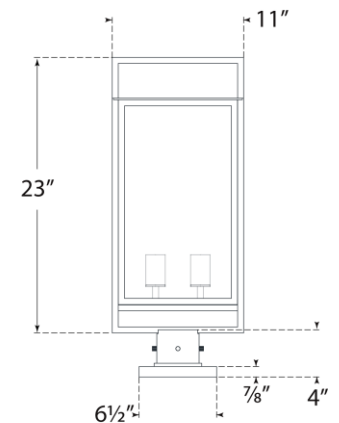

TEAR SHEET

Halle Medium Post Lantern

Item # S 7191AI-CG

Designer: Ian K. Fowler

Height: 26.75"

Width: 11"

Finishes: AI

Glass Options: CG

Socket: 2 - E26 Keyless

Wattage: 2 - 40 T10

Weight: 15 Pounds

Note: Pier Mount Included

Top View

Side View

Front View