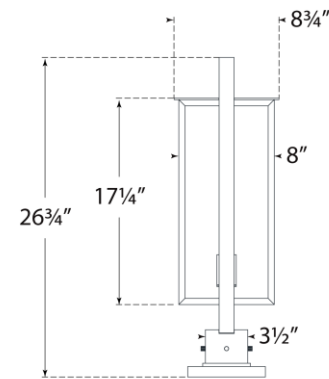

TEAR SHEET

Halle Medium Post Lantern

Item # S 7191AI-CG

Designer: Ian K. Fowler

Height: 26.75"

Width: 11"

Finishes: AI

Glass Options: CG

Socket: 2 - E26 Keyless

Wattage: 2 - 40 T10

Weight: 15 Pounds

Note: Pier Mount Included

Top View

Side View

Front View