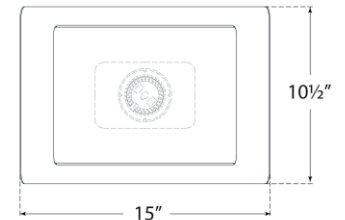

TEAR SHEET

Penumbra 10" Wide Sconce

Item # WS 2071BZ/L

Designer: Windsor Smith

Height: 10.5"

Width: 15"

Extension: 6.75"

Backplate: 7.5" x 8.25" Rectangle

Finishes: BZ/L, BZ/WHT, HAB/L, HAB/WHT, PN/L, PN/WHT

Lightsource: Dedicated LED

Wattage: 15w (1800lm)

Weight: 7 Pounds

Note: UL Only

Top View

Side View

Front View