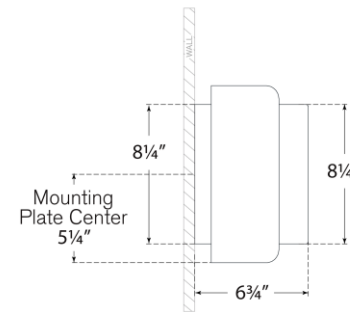

TEAR SHEET

Penumbra 10" Wide Sconce

Item # WS 2071BZ/L

Designer: Windsor Smith

Height: 10.5"

Width: 15"

Extension: 6.75"

Backplate: 7.5" x 8.25" Rectangle

Finishes: BZ/L, BZ/WHT, HAB/L, HAB/WHT, PN/L, PN/WHT

Lightsource: Dedicated LED

Wattage: 15w (1800lm)

Weight: 7 Pounds

Note: UL Only

Top View

Side View

Front View