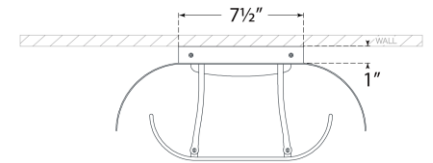

TEAR SHEET

Penumbra 10" Wide Sconce

Item # WS 2071BZ/L

Designer: Windsor Smith

Height: 10.5"

Width: 15"

Extension: 6.75"

Backplate: 7.5" x 8.25" Rectangle

Finishes: BZ/L, BZ/WHT, HAB/L, HAB/WHT, PN/L, PN/WHT

Lightsource: Dedicated LED

Wattage: 15w (1800lm)

Weight: 7 Pounds

Note: UL Only

Top View

Side View

Front View