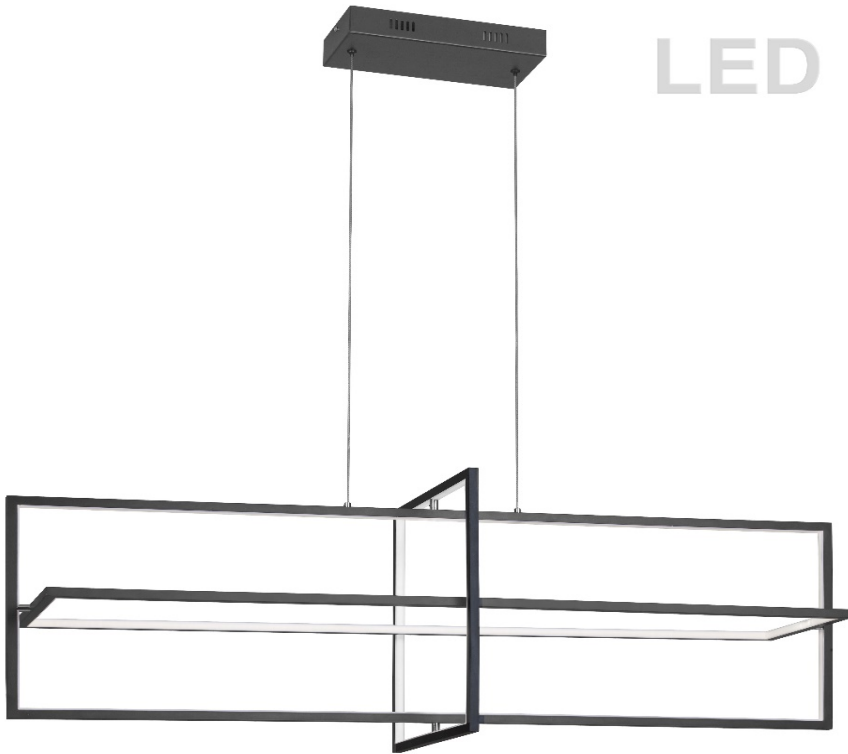

HIL-4255LEDHC-MB - 55W Horiz Chandelier MB w/ WH Acrylic Diffuser

55W Horizontal Matte Black Chandelier w/ White Acrylic Diffuser

Height	14	No. of Bulbs	1
Width/Length	40	LED Compatible	Integrated LED
Depth	11.75	Total Wattage	55W
Weight	9.5		
Body Material	Metal	Second Material	Acrylic
Finish/Color	Matte Black	Second Finish/Color	White
Type of Finish	Painted		
Bulb 1 Amount	1	Rated For Voltage	Damp Location 120V
Bulb 1 Base Type	LED	Approval	cUL or equivalent
Bulb 1 Max Watt.	55W	Warranty	5 Years
Bulb 1 Included	Yes	Instal Position	Ceiling
Bulb 1 Lumens	4440		
Bulb 1 CRI	90+		

Date:	Notes:
Fixture Type:	
Job Name:	

Lighting • LED • Shades • Custom Designs

TORONTO | BUFFALO | LIGHTFAIR | DALLAS MARKET CENTRE # 4303

www.dainolite.com | 1-888-564-1262 | dainolite@dainolite.com

[/dainolite](https://www.facebook.com/dainolite)